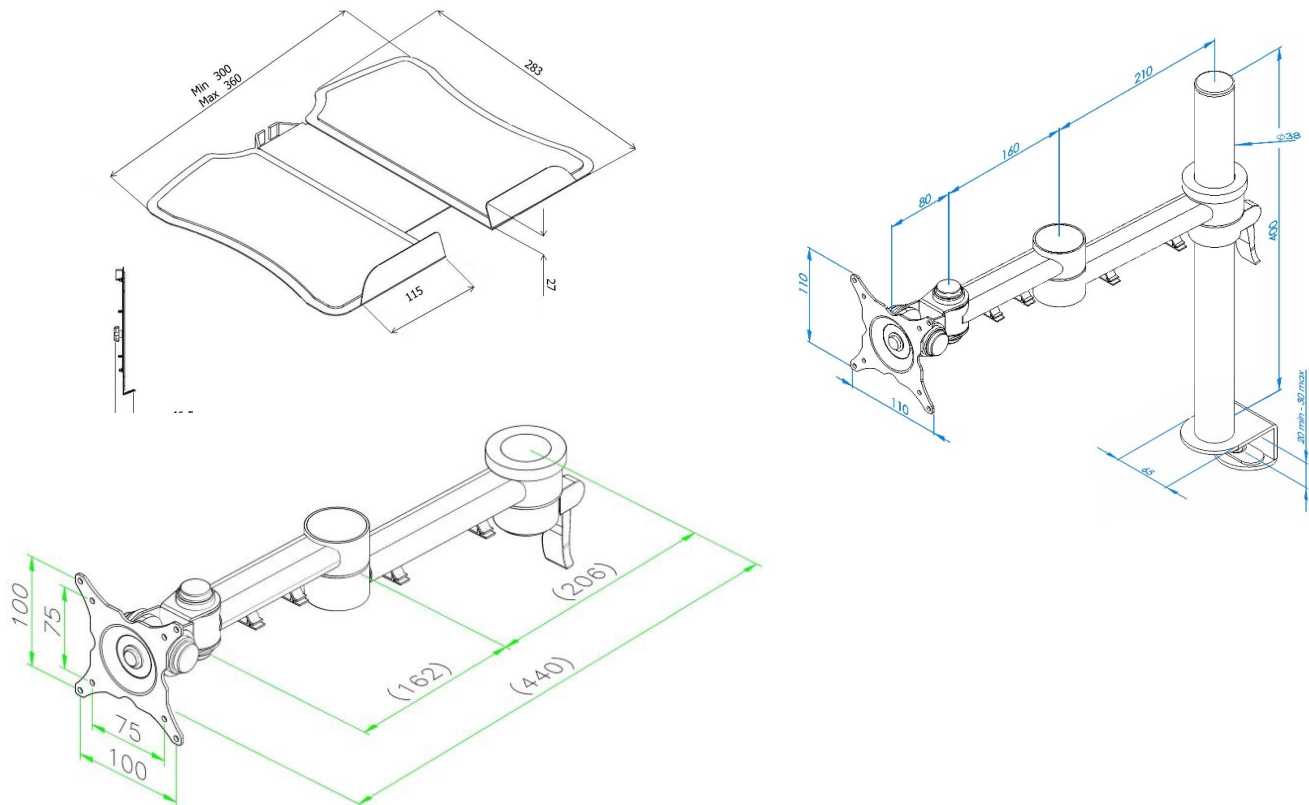

Stream dual beam with laptop stand – baby c clamp

Product Specification

Product code	STREAMCOMB15B - Black
Weight capacity	20kg per arm
Max screen size	30"
Max forward extension	440mm
VESA	75mm & 100mm VESA compliant
Movement	Height adjustment, tilt, swivel, rotation and reach
Height adjustment	Max height adjustment 300mm
Tilt	85 degrees up / 85 degrees down (170 degrees total)

Additional Information

2 dual beam height adjustable arms with baby c clamp

Laptop holder attachment with VESA fitting

Cable management

Colour options available:

Silver – STREAMCOMB15 - RAL code 9006

White – STREAMCOMB15W - RAL code 9010

Black – STREAMCOMB15B - RAL code 9005

Ergo
01235 773373
www.ergo ltd.co.uk
sales@ergo ltd.co.uk

Stream dual beam with laptop stand – baby c clamp

Product Dimensions

Product code	STREAMCOMB15
Clamp	Max desk depth 30mm
Post	400mm
Arms	Max 440mm extension
VESA	75mm & 100mm VESA compliant
Height adjustment	Max height adjustment 300mm
Tilt	85 degrees up / 85 degrees down (170 degrees total)
Laptop holder	W: 300mm-360mm, D: 283mm

Additional Information

2 dual beam height adjustable arms with through desk fixing

Laptop holder attachment with VESA fitting

Cable management

Colour options available:

Silver – STREAMCOMB15 - RAL code 9006