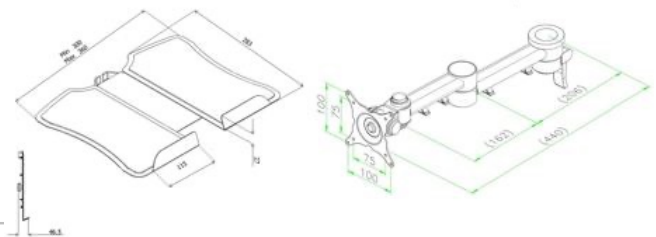

Stream dual beam with laptop stand – baby c clamp

Product Specification

Product code	STREAMCOMB15B - Black
Weight capacity	20kg per arm
Max screen size	30"
Max forward extension	440mm
VESA	75mm & 100mm VESA compliant
Movement	Height adjustment, tilt, swivel, rotation and reach
Height adjustment	Max height adjustment 300mm
Tilt	85 degrees up / 85 degrees down (170 degrees total)

Additional Information

2 dual beam height adjustable arms with baby c clamp

Laptop holder attachment with VESA fitting

Cable management

Colour options available:

Silver – STREAMCOMB15 - RAL code 9006

White – STREAMCOMB15W - RAL code 9010

Black – STREAMCOMB15B - RAL code 9005

Ergo
01235 773373
www.ergo ltd.co.uk
sales@ergo ltd.co.uk

Stream dual beam with laptop stand – baby c clamp

Product Dimensions

Product code	STREAMCOMB15
Clamp	Max desk depth 30mm
Post	400mm
Arms	Max 440mm extension
VESA	75mm & 100mm VESA compliant
Height adjustment	Max height adjustment 300mm
Tilt	85 degrees up / 85 degrees down (170 degrees total)
Laptop holder	W: 300mm-360mm, D: 283mm