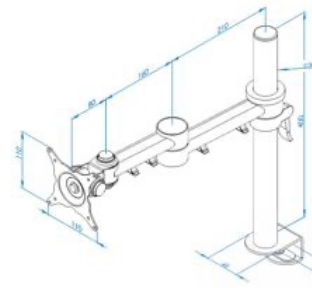

Stream dual beam with laptop stand – baby c clamp

Product Specification

Product code	STREAMCOMB15B - Black
Weight capacity	20kg per arm
Max screen size	30"
Max forward extension	440mm
VESA	75mm & 100mm VESA compliant
Movement	Height adjustment, tilt, swivel, rotation and reach
Height adjustment	Max height adjustment 300mm
Tilt	85 degrees up / 85 degrees down (170 degrees total)

Additional Information

2 dual beam height adjustable arms with baby c clamp

Laptop holder attachment with VESA fitting

Cable management

Colour options available:

Silver – STREAMCOMB15 - RAL code 9006

White – STREAMCOMB15W - RAL code 9010

Black – STREAMCOMB15B - RAL code 9005

Ergo
01235 773373
www.ergo ltd.co.uk
sales@ergo ltd.co.uk

Stream dual beam with laptop stand – baby c clamp

Product Dimensions

Product code	STREAMCOMB15
Clamp	Max desk depth 30mm
Post	400mm
Arms	Max 440mm extension
VESA	75mm & 100mm VESA compliant
Height adjustment	Max height adjustment 300mm
Tilt	85 degrees up / 85 degrees down (170 degrees total)
Laptop holder	W: 300mm-360mm, D: 283mm