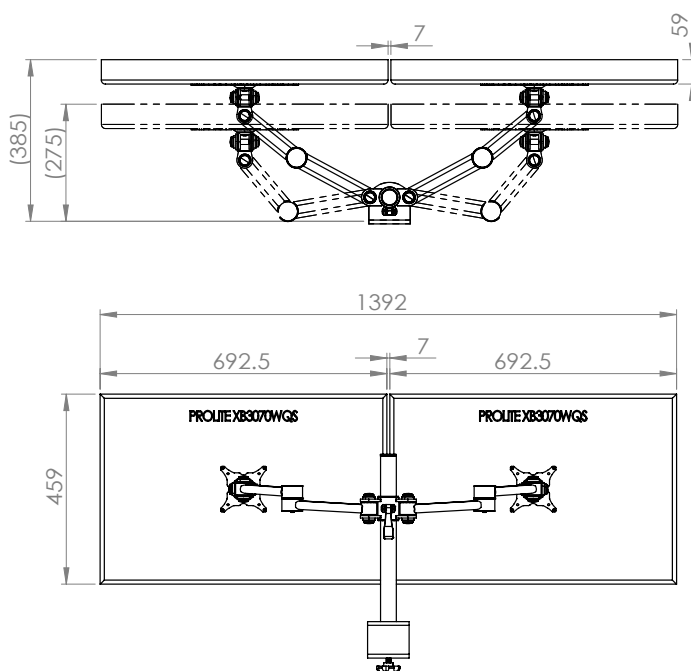

Stream dual beam 2 screen – baby-c clamp

Product Specification

Product code	STREAMCOMB12W - White
Weight capacity	20kg per arm
Max screen size	30"
Max forward extension	440mm, 860mm apart
VESA	75mm & 100mm VESA compliant
Movement	Height adjustment, tilt, swivel, rotation and reach
Height adjustment	Max height adjustment 300mm
Tilt	85 degrees up / 85 degrees down (170 degrees total)

Additional Information

Dual beam manual height adjustable arms with baby-c clamp

Suitable for 25mm thick desk tops

Colour options available:

Silver – STREAMCOMB12 - RAL code 9006

White – STREAMCOMB12W - RAL code 9010

Black – STREAMCOMB12B - RAL code 9005

Ergo
01235 773373
www.ergold.co.uk
sales@ergold.co.uk

Monitor Size Movement

27" Screen

a. Having a partition/obstacle behind the monitor arm

b. no partition/obstacle behind the monitor arm

30" Screen

a. Having a partition/obstacle behind the monitor arm

b. no partition/obstacle behind the monitor arm