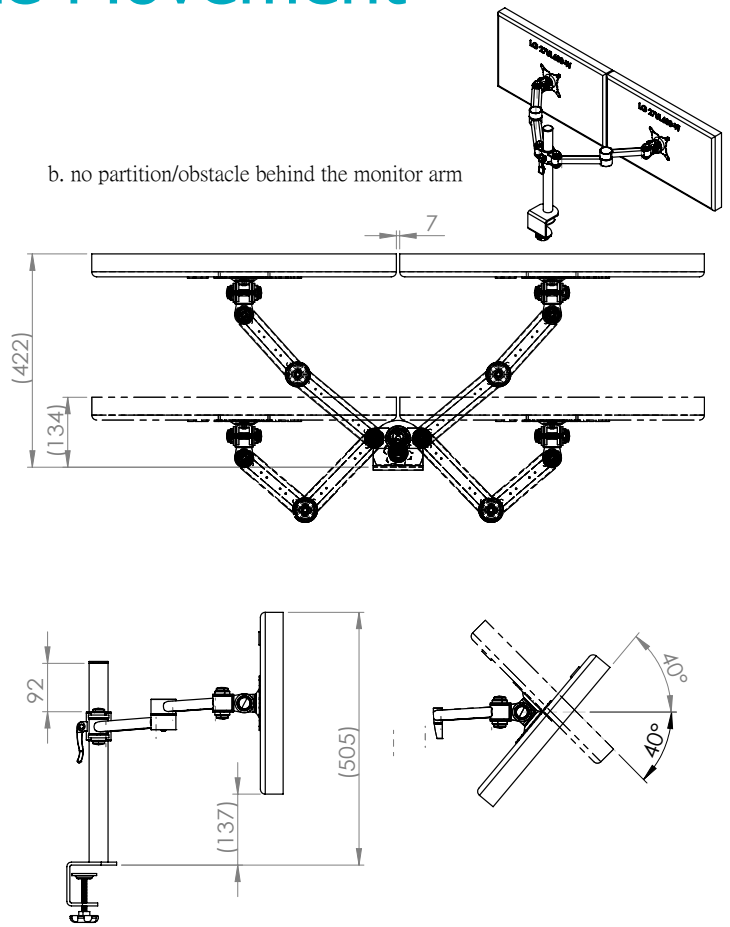

Stream dual beam 2 screen – baby-c clamp

Product Specification

Product code	STREAMCOMB12W - White
Weight capacity	20kg per arm
Max screen size	30"
Max forward extension	440mm, 860mm apart
VESA	75mm & 100mm VESA compliant
Movement	Height adjustment, tilt, swivel, rotation and reach
Height adjustment	Max height adjustment 300mm
Tilt	85 degrees up / 85 degrees down (170 degrees total)

Additional Information

Dual beam manual height adjustable arms with baby-c clamp

Suitable for 25mm thick desk tops

Colour options available:

Silver – STREAMCOMB12 - RAL code 9006

White – STREAMCOMB12W - RAL code 9010

Black – STREAMCOMB12B - RAL code 9005

Ergo
01235 773373
www.ergold.co.uk
sales@ergold.co.uk

Monitor Size Movement

27" Screen

a. Having a partition/obstacle behind the monitor arm

b. no partition/obstacle behind the monitor arm

30" Screen

a. Having a partition/obstacle behind the monitor arm

b. no partition/obstacle behind the monitor arm