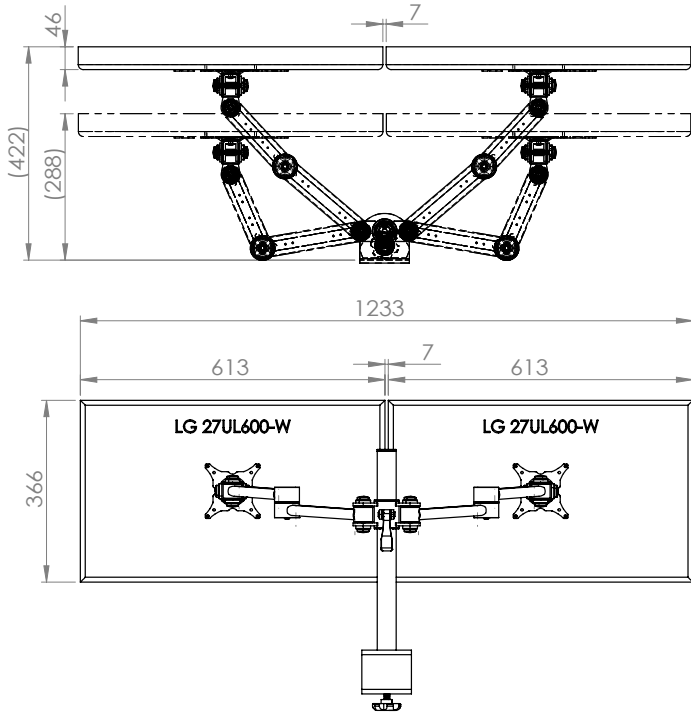

Stream dual beam 2 screen – baby-c clamp

Product Specification

Product code	STREAMCOMB12W - White
Weight capacity	20kg per arm
Max screen size	30"
Max forward extension	440mm, 860mm apart
VESA	75mm & 100mm VESA compliant
Movement	Height adjustment, tilt, swivel, rotation and reach
Height adjustment	Max height adjustment 300mm
Tilt	85 degrees up / 85 degrees down (170 degrees total)

Additional Information

Dual beam manual height adjustable arms with baby-c clamp

Suitable for 25mm thick desk tops

Colour options available:

Silver – STREAMCOMB12 - RAL code 9006

White – STREAMCOMB12W - RAL code 9010

Black – STREAMCOMB12B - RAL code 9005

Ergo
01235 773373
www.ergold.co.uk
sales@ergold.co.uk

Monitor Size Movement

27" Screen

a. Having a partition/obstacle behind the monitor arm

b. no partition/obstacle behind the monitor arm

30" Screen

a. Having a partition/obstacle behind the monitor arm

b. no partition/obstacle behind the monitor arm