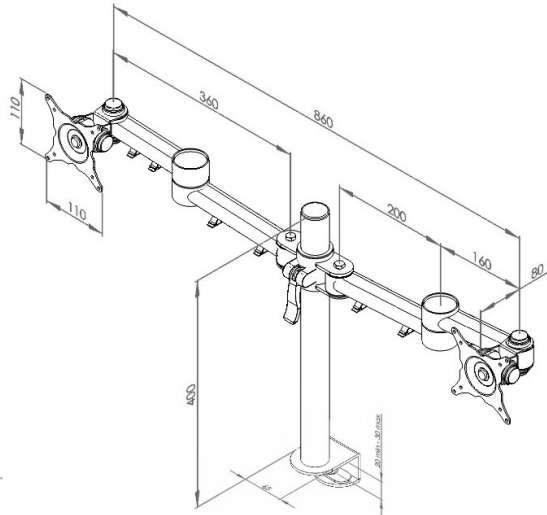

Stream dual beam 2 screen – baby-c clamp

Product Specification

Product code	STREAMCOMB12W - White
Weight capacity	20kg per arm
Max screen size	30"
Max forward extension	440mm, 860mm apart
VESA	75mm & 100mm VESA compliant
Movement	Height adjustment, tilt, swivel, rotation and reach
Height adjustment	Max height adjustment 300mm
Tilt	85 degrees up / 85 degrees down (170 degrees total)

Additional Information

Dual beam manual height adjustable arms with baby-c clamp

Suitable for 25mm thick desk tops

Colour options available:

Silver – STREAMCOMB12 - RAL code 9006

White – STREAMCOMB12W - RAL code 9010

Black – STREAMCOMB12B - RAL code 9005

Ergo
01235 773373
www.ergold.co.uk
sales@ergold.co.uk

Monitor Size Movement

27" Screen

a. Having a partition/obstacle behind the monitor arm

b. no partition/obstacle behind the monitor arm

30" Screen

a. Having a partition/obstacle behind the monitor arm

b. no partition/obstacle behind the monitor arm