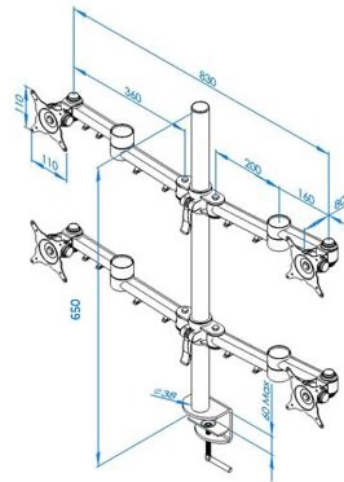

Stream quad screen – standard clamp

Product Specification

Product code	STREAMCOMB11B - Black
Weight capacity	20kg per arm
Max screen size	30"
Max forward extension	440mm, 860mm apart
VESA	75mm & 100mm VESA compliant
Movement	Height adjustment, tilt, swivel, rotation and reach
Height adjustment	Max height adjustment 580mm
Tilt	85 degrees up / 85 degrees down (170 degrees total)

Additional Information

4 dual beam manual height adjustable arms with standard clamp

Cable management

Colour options available:

Silver – STREAMCOMB11 - RAL code 9006

White – STREAMCOMB11W - RAL code 9010

Black – STREAMCOMB11B - RAL code 9005