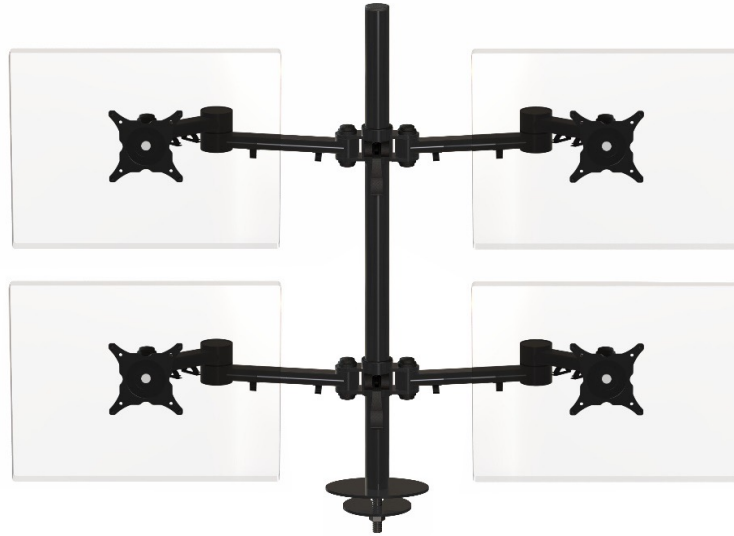

Stream quad screen – through-desk fit

Product Specification

Product code	STREAMCOMB10B - Black
Weight capacity	20kg per arm
Max screen size	30"
Max forward extension	440mm, 860mm apart
VESA	75mm & 100mm VESA compliant
Movement	Height adjustment, tilt, swivel, rotation and reach
Height adjustment	Max height adjustment 580mm
Tilt	85 degrees up / 85 degrees down (170 degrees total)

Additional Information

4 dual beam manual height adjustable arms with M16 through-desk

Cable management

Colour options available:

Silver – STREAMCOMB10 - RAL code 9006

White – STREAMCOMB10W - RAL code 9010

Black – STREAMCOMB10B - RAL code 9005

Ergo
01235 773373
www.ergold.co.uk
sales@ergold.co.uk