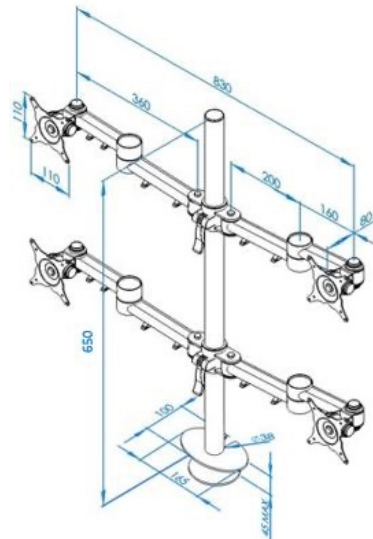

Stream quad screen – through-desk fit

Product Specification

Product code	STREAMCOMB10B - Black
Weight capacity	20kg per arm
Max screen size	30"
Max forward extension	440mm, 860mm apart
VESA	75mm & 100mm VESA compliant
Movement	Height adjustment, tilt, swivel, rotation and reach
Height adjustment	Max height adjustment 580mm
Tilt	85 degrees up / 85 degrees down (170 degrees total)

Additional Information

4 dual beam manual height adjustable arms with M16 through-desk

Cable management

Colour options available:

Silver – STREAMCOMB10 - RAL code 9006

White – STREAMCOMB10W - RAL code 9010