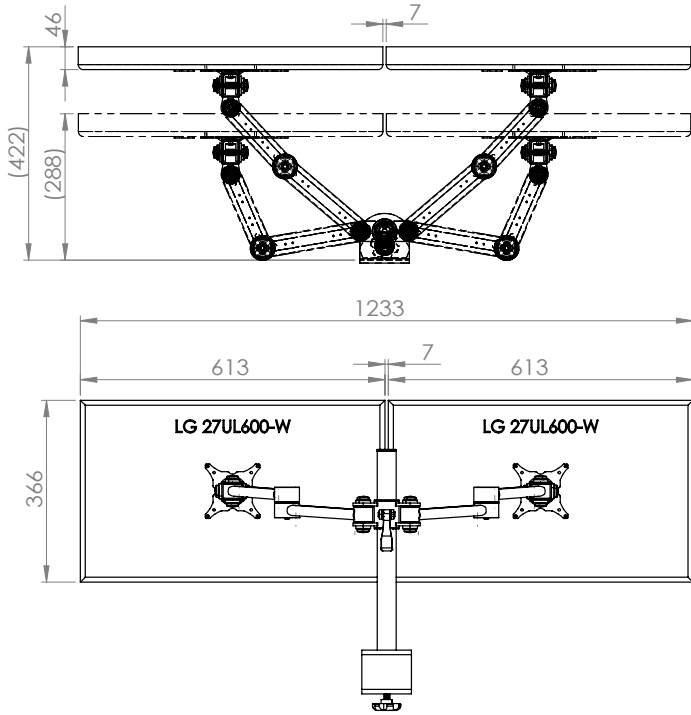

Stream dual beam 2 screen – clamp fixing

Product Specification

Product code	STREAMCOMB06B - Black
Weight capacity	20kg per arm
Max screen size	30"
Max forward extension	440mm, 860mm apart
VESA	75mm & 100mm VESA compliant
Movement	Height adjustment, tilt, swivel, rotation and reach
Height adjustment	Max height adjustment 300mm
Tilt	85 degrees up / 85 degrees down (170 degrees total)

Additional Information

Dual beam manual height adjustable arms with standard clamp

Cable management

Colour options available:

Silver - STREAMCOMB06 - RAL code 9006

White - STREAMCOMB06W - RAL code 9010

Black - STREAMCOMB06B - RAL code 9005

Ergo
01235 773373
www.ergold.co.uk
sales@ergold.co.uk

Monitor Size Movement

27" Screen

a. Having a partition/obstacle behind the monitor arm

b. no partition/obstacle behind the monitor arm

30" Screen

a. Having a partition/obstacle behind the monitor arm

b. no partition/obstacle behind the monitor arm