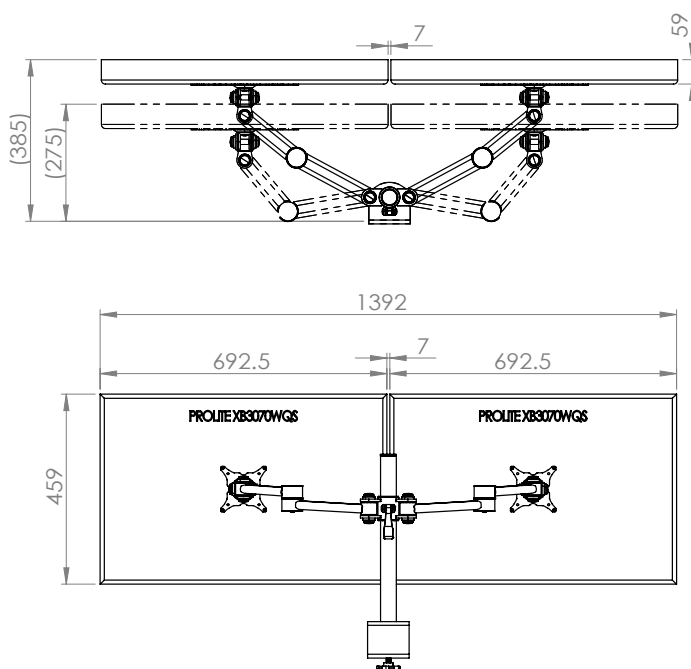

Stream dual beam 2 screen – clamp fixing

Product Specification

Product code	STREAMCOMB06B - Black
Weight capacity	20kg per arm
Max screen size	30"
Max forward extension	440mm, 860mm apart
VESA	75mm & 100mm VESA compliant
Movement	Height adjustment, tilt, swivel, rotation and reach
Height adjustment	Max height adjustment 300mm
Tilt	85 degrees up / 85 degrees down (170 degrees total)

Additional Information

Dual beam manual height adjustable arms with standard clamp

Cable management

Colour options available:

Silver - STREAMCOMB06 - RAL code 9006

White - STREAMCOMB06W - RAL code 9010

Black - STREAMCOMB06B - RAL code 9005

Ergo
01235 773373
www.ergold.co.uk
sales@ergold.co.uk

Monitor Size Movement

27" Screen

a. Having a partition/obstacle behind the monitor arm

b. no partition/obstacle behind the monitor arm

30" Screen

a. Having a partition/obstacle behind the monitor arm

b. no partition/obstacle behind the monitor arm