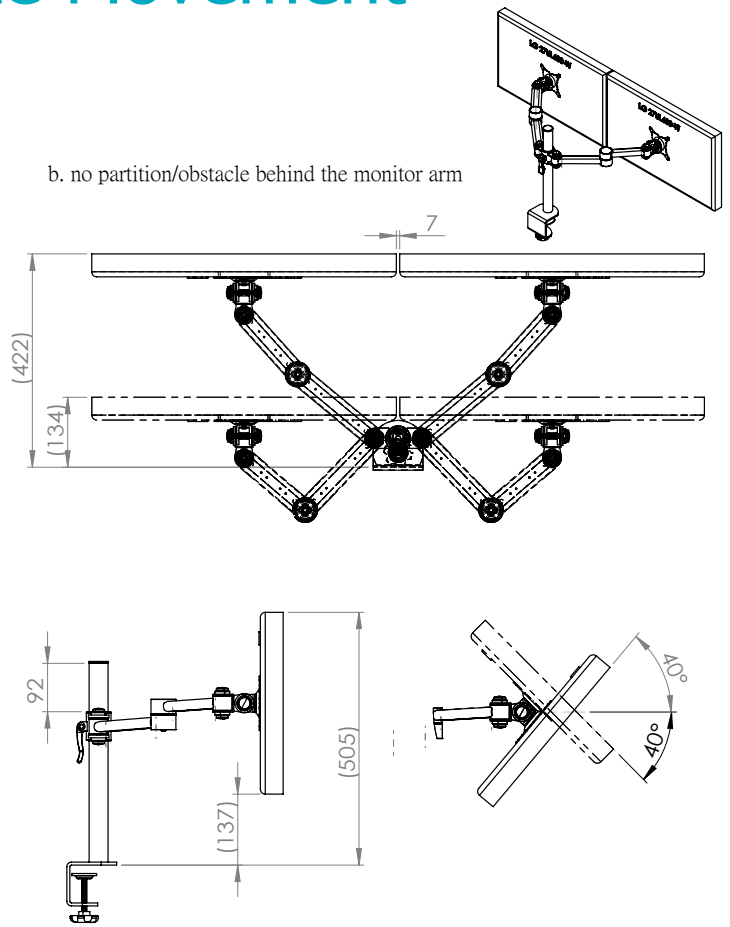

Stream dual beam 2 screen – clamp fixing

Product Specification

Product code	STREAMCOMB06B - Black
Weight capacity	20kg per arm
Max screen size	30"
Max forward extension	440mm, 860mm apart
VESA	75mm & 100mm VESA compliant
Movement	Height adjustment, tilt, swivel, rotation and reach
Height adjustment	Max height adjustment 300mm
Tilt	85 degrees up / 85 degrees down (170 degrees total)

Additional Information

Dual beam manual height adjustable arms with standard clamp

Cable management

Colour options available:

Silver - STREAMCOMB06 - RAL code 9006

White - STREAMCOMB06W - RAL code 9010

Black - STREAMCOMB06B - RAL code 9005

Ergo
01235 773373
www.ergold.co.uk
sales@ergold.co.uk

Monitor Size Movement

27" Screen

a. Having a partition/obstacle behind the monitor arm

b. no partition/obstacle behind the monitor arm

30" Screen

a. Having a partition/obstacle behind the monitor arm

b. no partition/obstacle behind the monitor arm