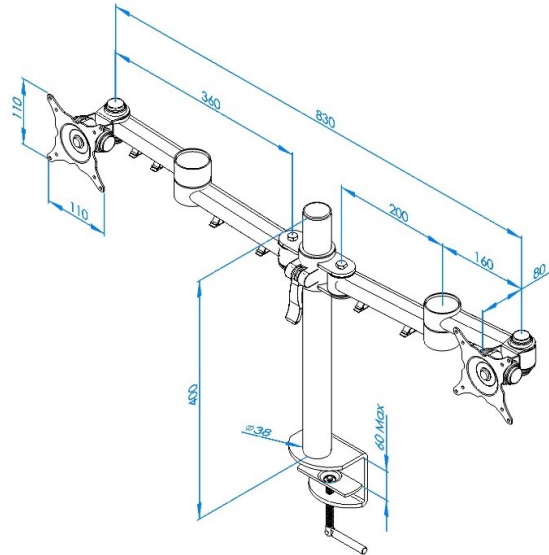

Stream dual beam 2 screen – clamp fixing

Product Specification

Product code	STREAMCOMB06B - Black
Weight capacity	20kg per arm
Max screen size	30"
Max forward extension	440mm, 860mm apart
VESA	75mm & 100mm VESA compliant
Movement	Height adjustment, tilt, swivel, rotation and reach
Height adjustment	Max height adjustment 300mm
Tilt	85 degrees up / 85 degrees down (170 degrees total)

Additional Information

Dual beam manual height adjustable arms with standard clamp

Cable management

Colour options available:

Silver - STREAMCOMB06 - RAL code 9006

White - STREAMCOMB06W - RAL code 9010

Black - STREAMCOMB06B - RAL code 9005

Ergo
01235 773373
www.ergold.co.uk
sales@ergold.co.uk

Monitor Size Movement

27" Screen

a. Having a partition/obstacle behind the monitor arm

b. no partition/obstacle behind the monitor arm

30" Screen

a. Having a partition/obstacle behind the monitor arm

b. no partition/obstacle behind the monitor arm