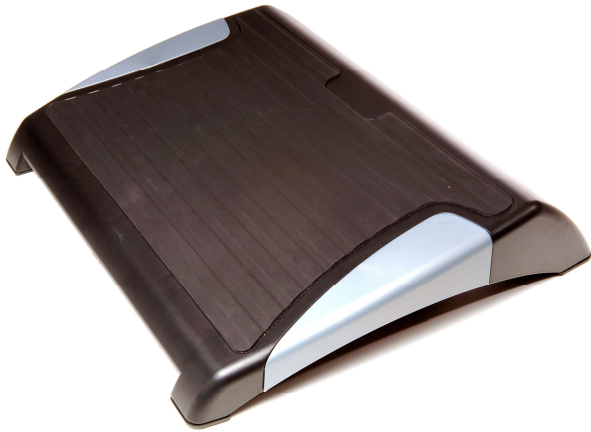

Adjustable foot rest

Product Specification

Product codes:	Black/silver CMS1514
Length:	450mm
Width:	350mm
Height:	70mm
Load capacity:	80kg

Additional Information

Specially designed to improve posture

Non-slip foot pad and floor pads

4 angle height adjustment to 6°, 12°, 16° and 25°

Ergo
01235 773373
www.ergold.co.uk
sales@ergold.co.uk