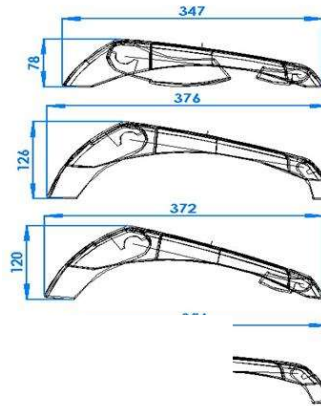

Adjustable foot rest

Product Specification

Product codes:	Black/silver CMS1514
Length:	450mm
Width:	350mm
Height:	70mm
Load capacity:	80kg

Additional Information

Specially designed to improve posture

Non-slip foot pad and floor pads

4 angle height adjustment to 6°, 12°, 16° and 25°

Ergo
01235 773373
www.ergold.co.uk
sales@ergold.co.uk