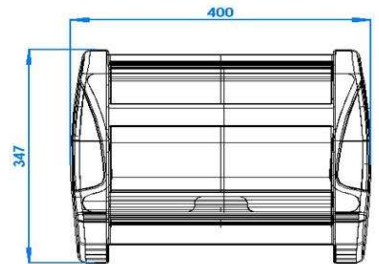

Adjustable foot rest

Product Specification

Product codes:	Black/silver CMS1514
Length:	450mm
Width:	350mm
Height:	70mm
Load capacity:	80kg

Additional Information

Specially designed to improve posture

Non-slip foot pad and floor pads

4 angle height adjustment to 6°, 12°, 16° and 25°

Ergo
01235 773373
www.ergold.co.uk
sales@ergold.co.uk