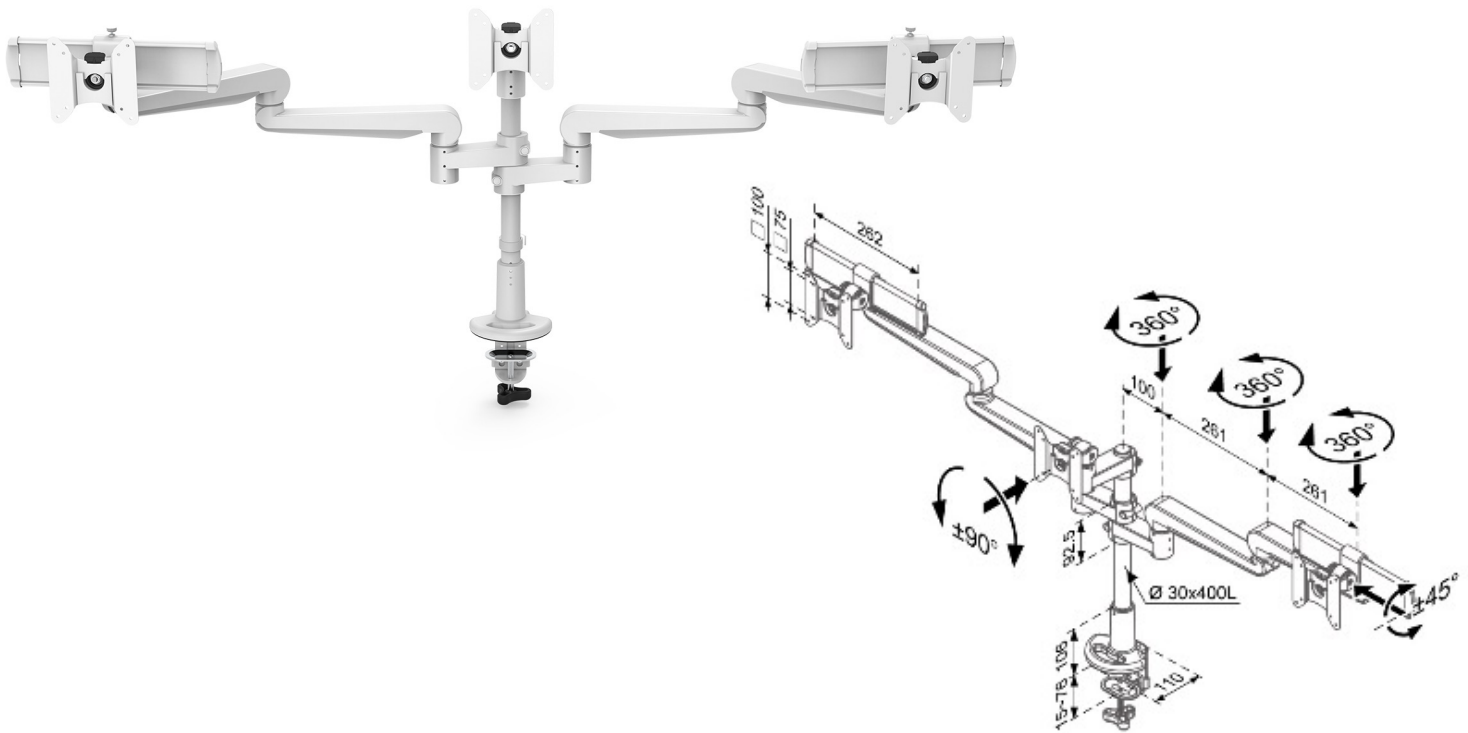

Ascend Triple Screen with Lateral Extension Plates and Desk Clamp

Product Specification

Clamp Type
unit:mm

Product code	CMS2977W (White)
Weight capacity	Each arm holds screens up to 8kg each
Height adjustment range	600mm at full extension (single extending arm length)
Screen size	Screen sizes up to 32" *
RAL codes	RAL9006 (Silver) RAL9016 (White) RAL9017 (Black)
Movement	Height adjustment, tilt, swivel, rotation and reach

* Depending on model, check measurements

Additional Information

Customisable clamp depth dependent on requirement

Integral cable management

Comes ready assembled for quick and easy installation

Over 90% of the Aluminium Alloy content is recycled