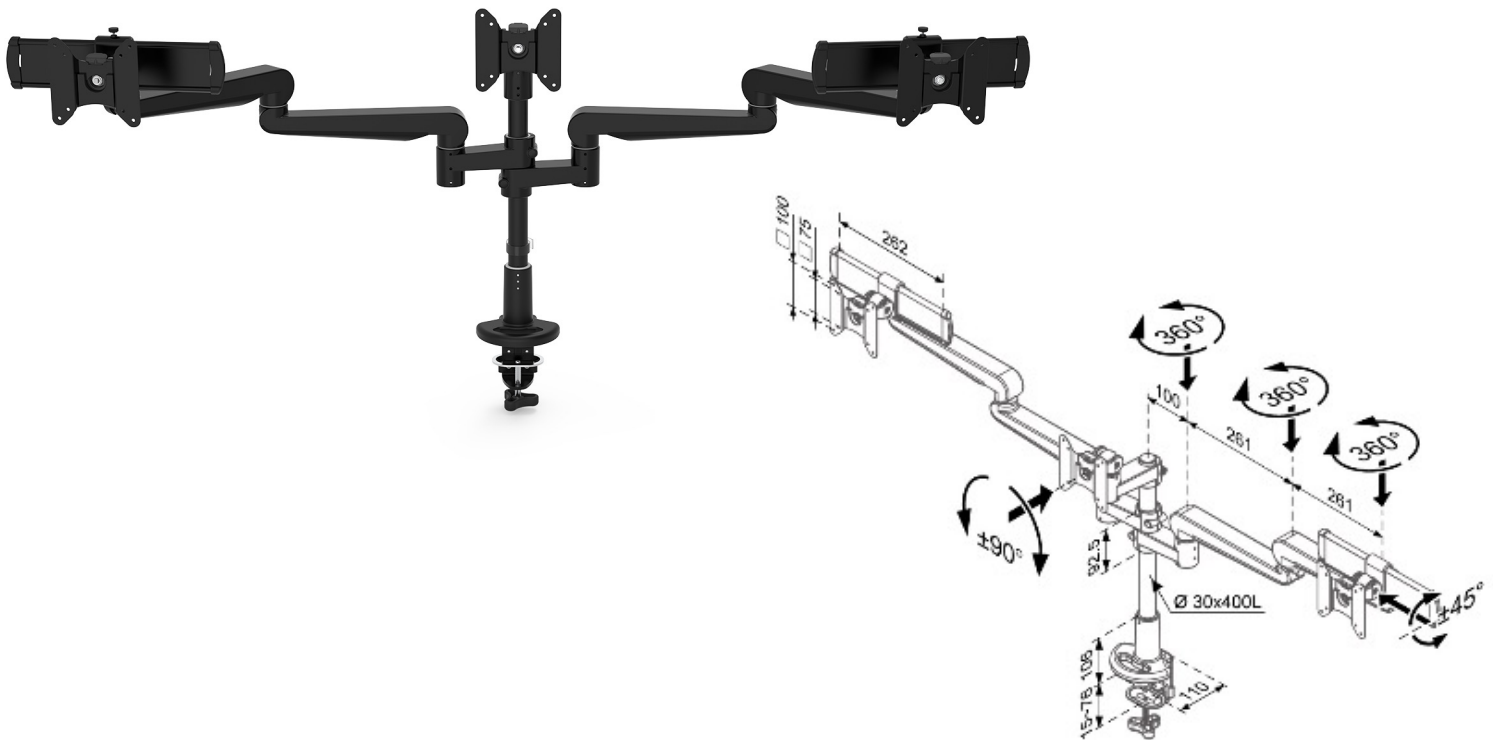

Ascend Triple Screen with Lateral Extension Plates and Desk Clamp

Clamp Type

unit:mm

Product Specification

Product code	CMS2977B (Black)
Weight capacity	Each arm holds screens up to 8kg each
Height adjustment range	600mm at full extension (single extending arm length)
Screen size	Screen sizes up to 32" *
RAL codes	RAL9006 (Silver) RAL9016 (White) RAL9017 (Black)
Movement	Height adjustment, tilt, swivel, rotation and reach

* Depending on model, check measurements

Additional Information

Customisable clamp depth dependent on requirement

Integral cable management

Comes ready assembled for quick and easy installation

Over 90% of the Aluminium Alloy content is recycled