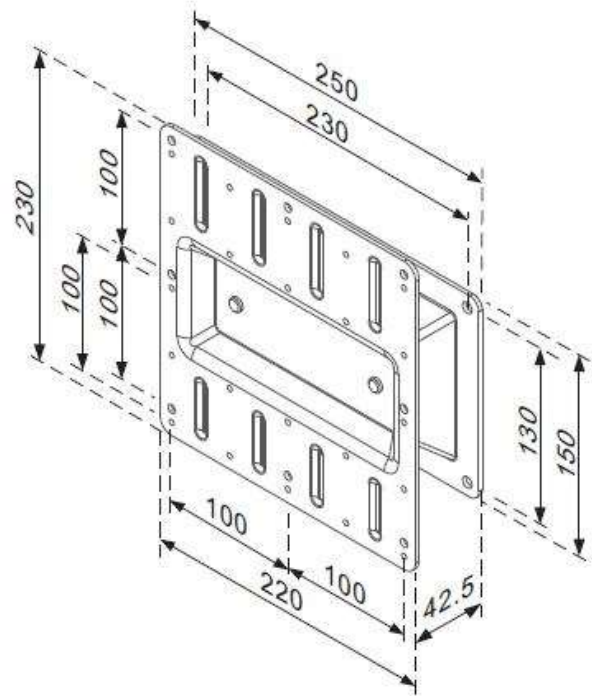

Flush wall bracket

Product Specification

Product code:	CMS2420
Weight capacity:	35kg
Suggested screen size:	32" to 37" (dependent on weight)
VESA:	100mm x 100mm
	100mm x 200mm
	200mm x 200mm

Additional Information

- Two piece design for easy installation
- Suitable for 100mm and 200mm VESA fittings
- Sits approximately 42.5mm from wall
- Constructed from high quality steel

Ergo
01235 773373
www.ergold.co.uk
sales@ergold.co.uk