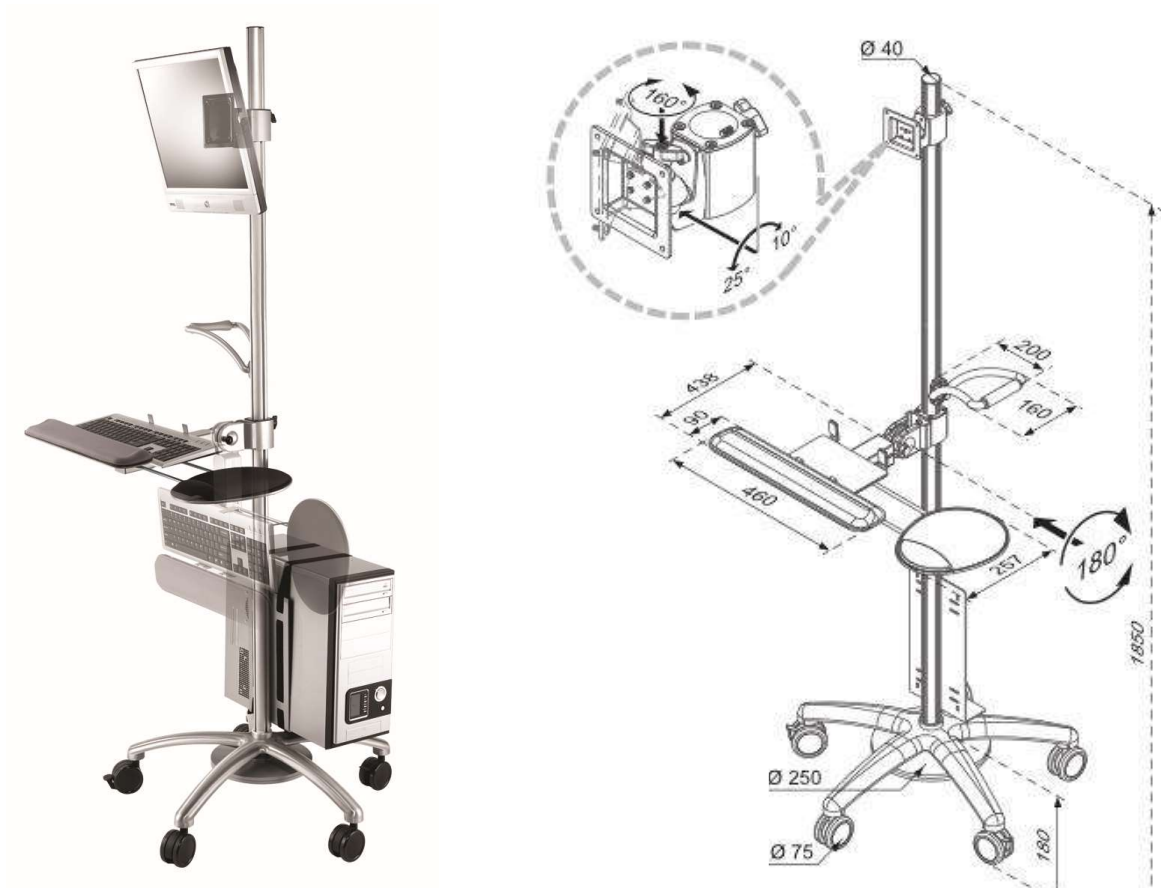

Mobile workstation

Product Specification

Product code:	CMS2312
Display movement:	Pivot: 160°
	Tilt: 10° up and 25° down
VESA:	75mm and 100mm

Additional Information

Designed to accommodate both seated and standing users

Mouse support tray can be mounted left or right

Safe belt adjustment for different sizes of CPU holders

Constructed from aluminium alloy

Holds up to 6kg

Ergo
01235 773373
www.ergold.co.uk
sales@ergold.co.uk