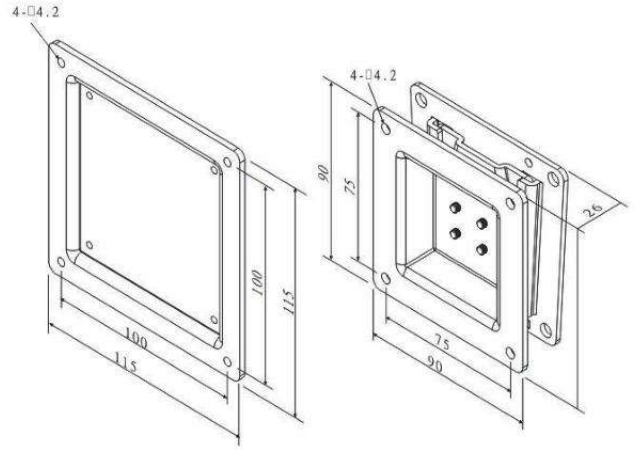

Flush fit wall mount

Product Specification

Product code:	CMS2242
Weight capacity:	20kg
Suggested screen size:	15" to 28" (dependent on weight)
VESA:	75mm and 100mm

Additional Information

- Two piece design for easy installation
- Suitable for 75mm and 100mm VESA fittings
- Flush fit, sits approximately 26mm from wall
- Constructed from high quality aluminium alloy